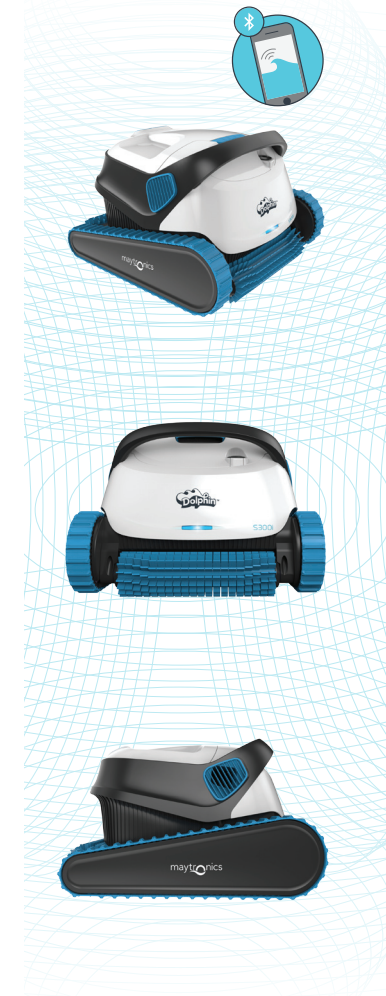

Dolphin S 300i

Gain uncompromising pool cleaning results, while enjoying exceptional ease and freedom. Control your Dolphin S 300i through the multi-function power supply or use the MyDolphin app on your smartphone or tablet. The blinking LED indicates the active mode.

Multi-Layer Filter highly efficient clog-free filtration	MyDolphin™ App Control for convenient cleaning program set-up and operation control, with manual navigation option
Active brushing - effective scrubbing and cleaning	PowerStream Mobility System enhanced navigation and pool coverage
Multi-Function Energy-Saver Power Supply with cleaning programs and delay operation	Fast Fix, easy repair